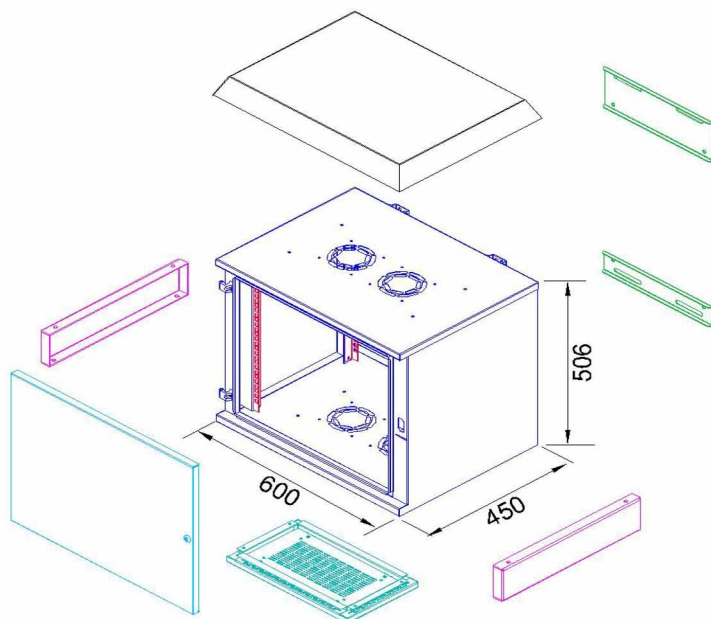

9U 600 X 450 MM

OUTDOOR MODEL

FEATURES

- ◆ Exquisite Design with Precise dimension
- ◆ Outdoor Racks with IP55 Grade
- ◆ Wall Mount / Pole Mount / Floor Mount options
- ◆ Top Kennopy with air exhausting facility
- ◆ Bottom Kennopy with fresh air filtered inlet facility
- ◆ Outdoor grade Pure Polyester Powdercoating RAL 7035 with Ten tank pretreatment process meeting ASTM std
- ◆ HiTech Manufacturing | Quality Management System
- ◆ DIN 41494/Equivalent 19" International Standards
- ◆ Front Door with D Foam enhances airtight closing
- ◆ Cable entry at bottom with Cable gland provision
- ◆ Material SPCC Quality Cold Rolled Sheet

SPECIFICATION

Model No	MWM ODR 045 09
Capacity	9U
Width	600 mm
Depth	450 mm
Height	506 mm
Usable Depth	370 mm
Usable Height	416 mm
C Base Height	100 mm
Total Height	667 mm