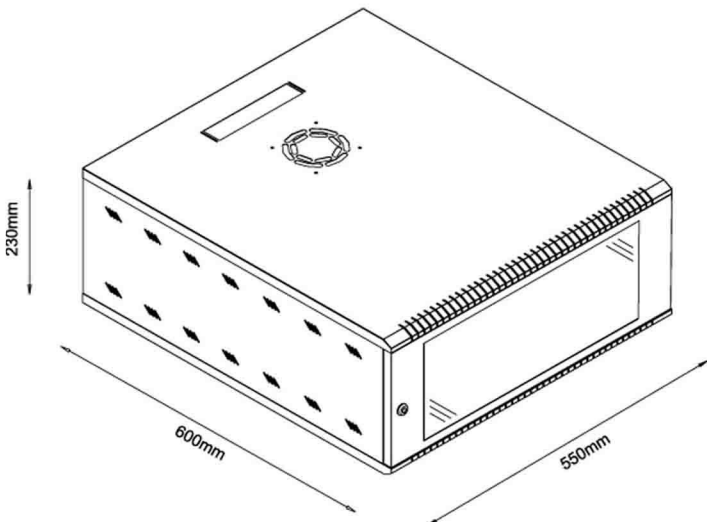

4U 550 X 600 MM

JUMBO MODEL

FEATURES

- ◆ Max Loading 60kgs
- ◆ Convenient and quick wall mounting
- ◆ Cable entry on Top & Bottom cover
- ◆ Turing angle of front door over 180°
- ◆ Powder coating frame RAL 7035 door RAL 7016
- ◆ 19" standard installation
- ◆ Welded Frame, Reliable structure
- ◆ Front Toughened Glass Door with lock & key
- ◆ Material SPCC Quality Cold Rolled Sheet
- ◆ HiTech Manufacturing|Quality Management System

SPECIFICATION

Model No	MWM JUM 060 04
Capacity	4U
Width	550 mm
Depth	600 mm
Height	230 mm
Usable Depth	495 mm
Usable Height	191 mm
Mounting Width	518 mm
Mounting Height	137 mm