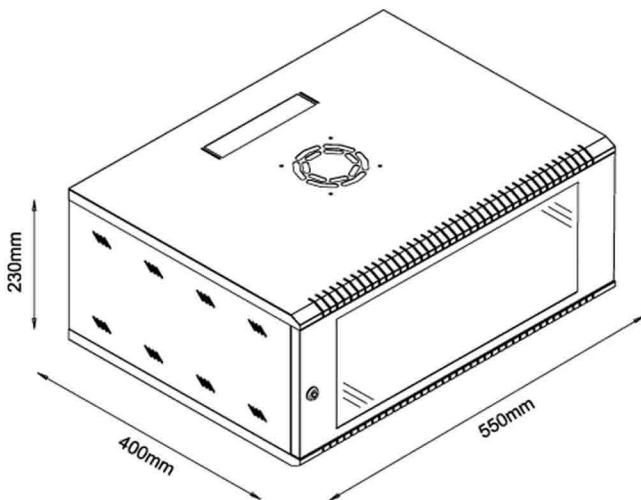

4U 550 X 400 MM

STANDARD MODEL

FEATURES

- ◆ Max Loading 60kgs
- ◆ Convenient and quick wall mounting
- ◆ Cable entry on Top & Bottom cover
- ◆ Turing angle of front door over 180°
- ◆ Powder coating frame RAL 7035 door RAL 7016
- ◆ 19" standard installation
- ◆ Welded Frame, Reliable structure
- ◆ Front Toughened Glass Door with lock & key
- ◆ Material SPCC Quality Cold Rolled Sheet
- ◆ HiTech Manufacturing|Quality Management System

SPECIFICATION

Model No	MWM STD 040 04
Capacity	4U
Width	550 mm
Depth	400 mm
Height	230 mm
Usable Depth	295 mm
Usable Height	191 mm
Mounting Width	518 mm
Mounting Height	137 mm